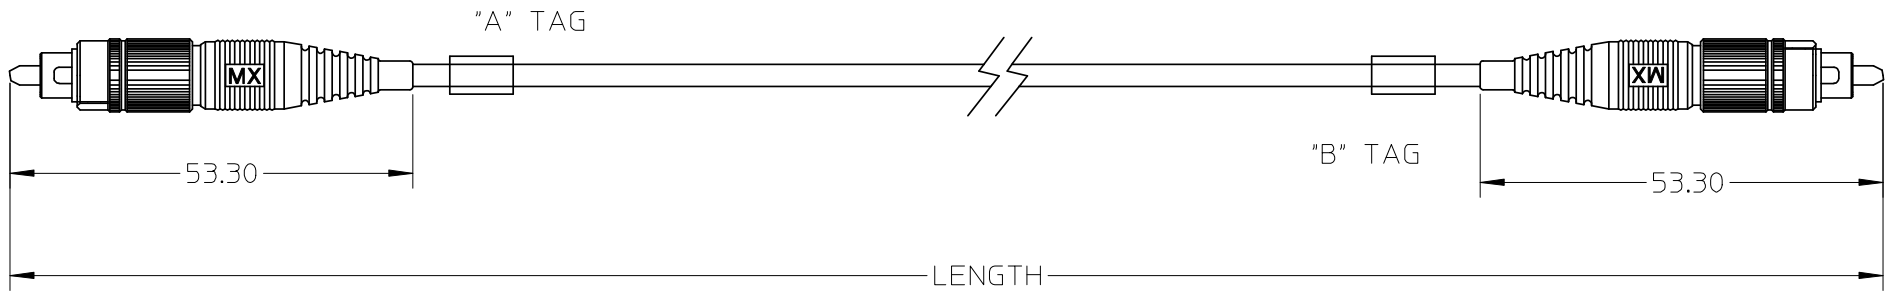

Physical

Cable Length	6.0m (19.68')
Cable Size	3.00mm (.118")
Fiber (Core/Cladding)	9/125µm/G652
Single Ended	No
Wire/Cable Type	Simplex

Material Info

Reference - Drawing Numbers

Sales Drawing	SD-88523-041
---------------	--------------

Please visit the [Contact Us](#) section for any non-product compliance questions.

Search Parts in this Series
[88523Series](#)

FC/APC STK 3MM CONNECTOR

FC/APC STK 3MM CONNECTOR

885232099	FC/APC-FC/APC SIM SM 3MM 100M	100000(+500/-0)
885232098	FC/APC-FC/APC SIM SM 3MM 1.5M	1500(+150/-0)
885232009	FC/APC-FC/APC SIM SM 3MM 10M	10000(+200/-0)
885232005	FC/APC-FC/APC SIM SM 3MM 6M	6000(+200/-0)
885232004	FC/APC-FC/APC SIM SM 3MM 5M	5000(+200/-0)
885232003	FC/APC-FC/APC SIM SM 3MM 15M	15000(+200/-0)
885232002	FC/APC-FC/APC SIM SM 3MM 3M	3000(+200/-0)
885232001	FC/APC-FC/APC SIM SM 3MM 2M	2000(+200/-0)
885232000	FC/APC-FC/APC SIM SM 3MM 1M	1000(+100/-0)
MX P/N	DESCRIPTION	LENGTH

DIMENSION STYLE		SCALE	DESIGN UNITS
MM ONLY		---	METRIC
DRAWN BY	DATE	TITLE FC/APC-FC/APC SIM SM 3MM	
XP	2008/06/06		
CHECKED BY	DATE		
LISA	2008/06/06	MOLEX INCORPORATED	
APPROVED BY	DATE		
JOHNNY	2008/06/06	DOCUMENT NO.	SHEET NO.
MATERIAL NO.		SEE TABLE	SD-88523-041
SIZE A4		THIS DRAWING CONTAINS INFORMATION THAT IS PROPRIETARY TO MOLEX INCORPORATED AND SHOULD NOT BE USED WITHOUT WRITTEN PERMISSION	