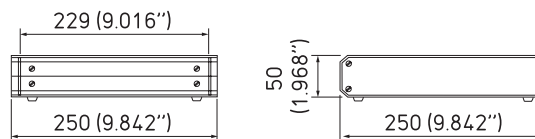

Unicase SL2

185mm 250mm 50mm
7.283" 9.842" 1.968"

Part No.

Bestell-Nr./Réf.
M 55 12 110
M 55 12 119

Colours

Farben/Coloris
● RAL 7035
● RAL 9005

Unicase SL3

Unicase SL3

250mm 250mm 50mm
9.842" 9.842" 1.968"

Part No.

Bestell-Nr./Réf.
M 55 13 110
M 55 13 119

Colours

Farben/Coloris
● RAL 7035
● RAL 9005

Unicase SL4

Unicase SL4

250mm 300mm 50mm
9.842" 11.811" 1.968"