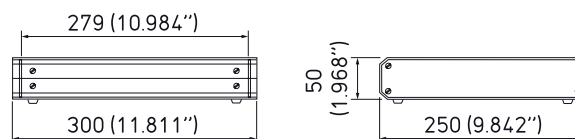

250mm 250mm 50mm
9.842" 9.842" 1.968"

Part No.

Bestell-Nr./Réf.
M 55 13 110
M 55 13 119

Colours

Farben/Coloris
● RAL 7035
● RAL 9005

Unicase SL4

Unicase SL4

250mm 300mm 50mm
9.842" 11.811" 1.968"