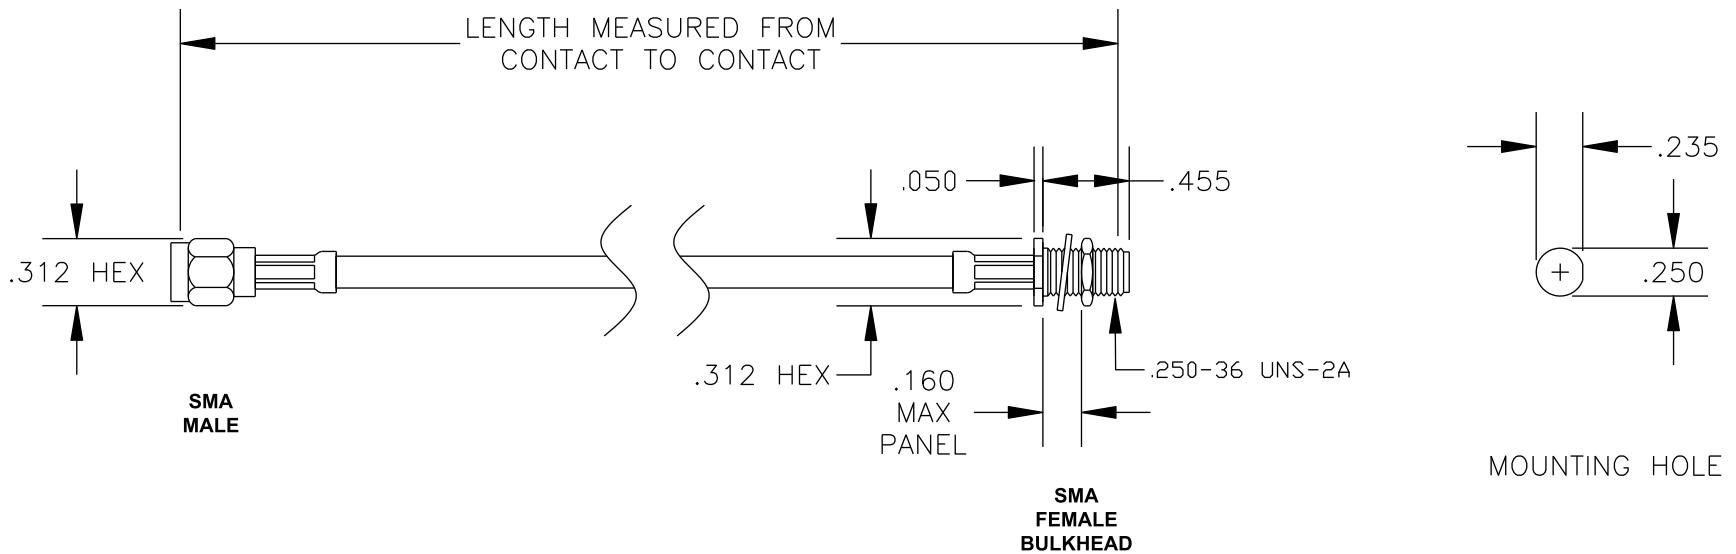

COMPONENTS	IMPEDANCE
SMA MALE	50 OHM
SMA FEMALE BULKHEAD	50 OHM
RG142B/U	50 OHM

Standard Lengths	
-12	12"
-24	24"
-36	36"
-48	48"
-60	60"
-XXX	Custom Length in inches

**PASTERNACK ENTERPRISES, INC.**

P.O BOX 16759, IRVINE, CA 92623  
PHONE (949) 261-1920 FAX (949) 261-7451

WEB ADDRESS: [www.pasternack.com](http://www.pasternack.com)  
E-MAIL ADDRESS: [sales@pasternack.com](mailto:sales@pasternack.com)

**COAXIAL & FIBER OPTICS**

DWG TITLE

**PE3494LF-XX**

DES. CABLE ASSEMBLY, RG142B/U, SMA MALE TO SMA FEMALE BULKHEAD (LEAD FREE)

REV. A **FSCM NO. 53919**

CAD FILE 021208

SCALE N/A

SIZE A 127

NOTES:

1. UNLESS OTHERWISE SPECIFIED ALL DIMENSIONS ARE NOMINAL.
2. ALL SPECIFICATIONS ARE SUBJECT TO CHANGE WITHOUT NOTICE AT ANY TIME.
3. DIMENSIONS ARE IN INCHES.
4. LENGTH TOLERANCE IS  $\pm 1.5\%$  OR  $\pm 3/8"$ , WHICHEVER IS GREATER.