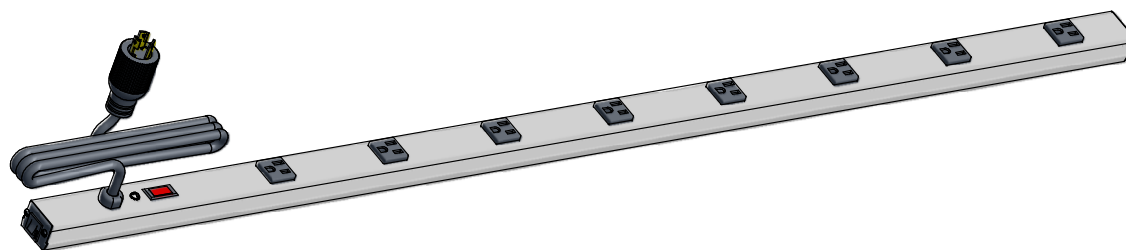

SECTION A-A
(VIEW FROM FRONT)

ASSEMBLY - VIEW FROM END

ASSEMBLY - VIEW FROM SIDE

ISOMETRIC VIEW

1585T8C1
Finish - Case - Anodized Aluminum Extrusion
Ends - ABS Plastic
Rated - 125 VAC, 60 Hz, 15 Amps
Approvals - CSA Certified Standards C22.2 (No. 21-95, 42-99) - UL Listed Standard UL1363
Cord Length
1585T8C1 - 6' Foot Twist Power Cord (NEMA L5-15P)
1585T8D1 - 15' Foot Twist Power Cord (NEMA L5-15P)
Accessories Included
Mounting Bracket Kit with Hardware