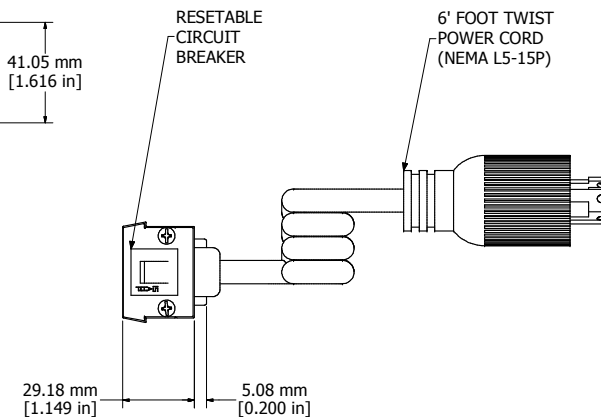

SECTION A-A
(VIEW FROM FRONT)

ASSEMBLY - VIEW FROM END

ASSEMBLY - VIEW FROM SIDE

ISOMETRIC VIEW

1585T8C1
Finish - Case - Anodized Aluminum Extrusion
Ends - ABS Plastic
Rated - 125 VAC, 60 Hz, 15 Amps
Approvals - CSA Certified Standards C22.2 (No. 21-95, 42-99) - UL Listed Standard UL1363
Cord Length
1585T8C1 - 6' Foot Twist Power Cord (NEMA L5-15P)
1585T8D1 - 15' Foot Twist Power Cord (NEMA L5-15P)
Accessories Included
Mounting Bracket Kit with Hardware