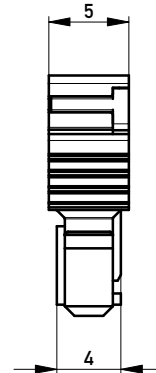

Abdeckung vorverrastet  
cover loose mounted

Abdeckung verpresst  
cover pressed on

Verpackt in Tray - tray packaging  
Verpackungseinheit 126 Stück - packaging unit 126

Einzelheit X  
detail X

Information: Codierung blau - coding blue	Tolerances  All Dimensions in mm	Scale	3:1	
		Designation <b>F 2,54 SRC-A, 4-polig BA 2</b>		
All rights reserved. Only for Information. To ensure that this is the latest version of this drawing, please contact one of the ERNI companies before using.	Subject to modification without prior notice. Drawing will not be updated.			<b>102802070001</b>
		<a href="http://www.ERNI.com">www.ERNI.com</a>		
c	14.05.2014	Date		Class
Index		Date		SRCBUG