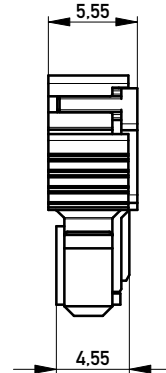

Abdeckung vorverrastet  
cover loose mounted

Abdeckung verpresst  
cover pressed on

Verpackt in Tray - tray packaging  
Verpackungseinheit 126 Stück - packaging unit 126

Einzelheit X  
detail X

Information: Codierung blau - coding blue	Tolerances  All Dimensions in mm	Scale	3:1	
		Designation <b>F 2,54 SRC-A, 4-polig BA 2</b>		
All rights reserved. Only for Information. To ensure that this is the latest version of this drawing, please contact one of the ERNI companies before using.	Subject to modification without prior notice. Drawing will not be updated.			<b>102802070001</b>
		<a href="http://www.ERNI.com">www.ERNI.com</a>		
c	14.05.2014	Date		Class
Index		Date		SRCBUG