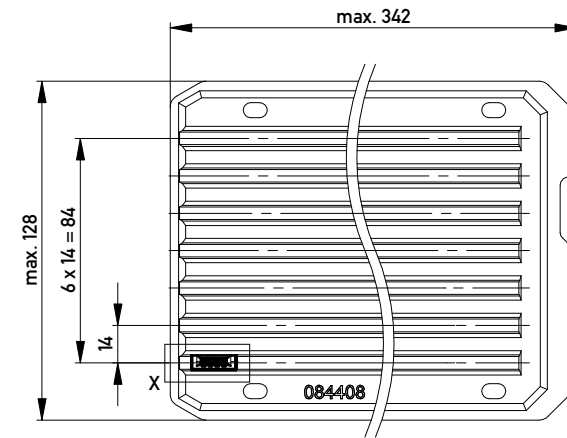

Abdeckung vorverrastet  
cover loose mounted

Abdeckung verpresst  
cover pressed on

Verpackt in Tray - tray packaging  
Verpackungseinheit 126 Stück - packaging unit 126

Einzelheit X  
detail X

Information: Codierung blau - coding blue	Tolerances  All Dimensions in mm	Scale	3:1	
		Designation <b>F 2,54 SRC-A, 4-polig BA 2</b>		
All rights reserved. Only for Information. To ensure that this is the latest version of this drawing, please contact one of the ERNI companies before using.	Subject to modification without prior notice. Drawing will not be updated.			<b>102802070001</b>
		<a href="http://www.ERNI.com">www.ERNI.com</a>		
c	14.05.2014	Date		Class
Index		Date		SRCBUG