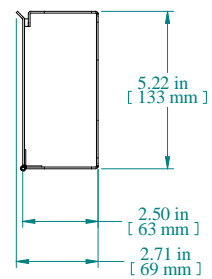

PART NUMBERS	
PCMDD19005BK1	PAINTED BLACK (TEXTURED)

NOTES
Continuous hinged door with magnetic closure strip Mounting hardware not included.

Data subject to change without notice. Isometric drawing not to scale.