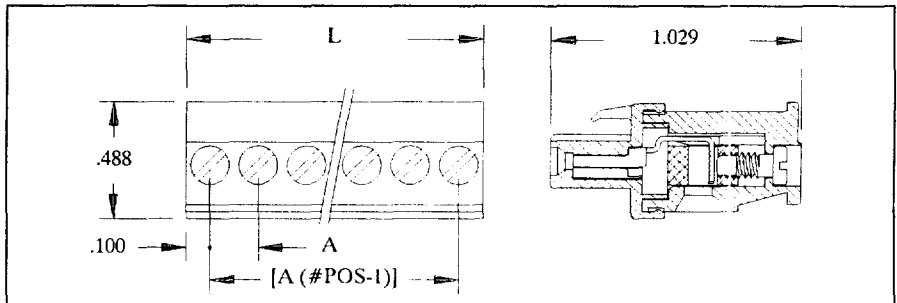

ELFT Pluggable Terminal Block Straight Plug

Bottom Entry
.200"/5.0 mm

ELFT pluggable terminal blocks mates with PCD ELFH headers and a wide variety of competitive headers.

Straight plug design accepts wire entry from top or bottom. A moving vise clamp wire termination permits a wide range of wires (up to #12 AWG) to be terminated repeatedly without strand damage. Precision-molded housings allow wire termination while the connector is plugged or unplugged.

Contact: Phosphor bronze

Plating: Electrolytic tin

Hardware: #4-40 steel screw, plated

SPECIFICATIONS:

Maximum Operating Temperature: 105° C

Dielectric Withstanding: 3000 V

Current Rating: 15 A

Operating Voltage: 300 V

Insulation Resistance: 10¹¹ ohms

Wire Range: AWG #12 stranded, #14-26 stranded and solid

Wire Pullout Force: Meets UL 486

INSTALLATION:

Wire Strip Length: .310"

Tightening Torque: 7 in.-lbs.

APPROVALS:

 UL recognized under File No. E83421

 CSA recognized under File No. LR69703-2

Meets **VDE** 0627 per **TUV** license No. BL 94 05 20396 001

- **MOVING VISE CLAMP WIRE TERMINATION**
- **MATES WITH PCD AND OTHER PIN HEADERS**
- **.200" AND 5.0 MM CENTERS**
- **2 TO 24 POSITIONS**