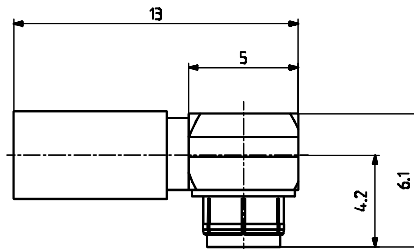

STRAIGHT PLUGS CRIMP TYPE FOR FLEXIBLE CABLES (male center contact)

Fig. 1

Fig. 2

cable	part number	fig.	captive center contact	assembly	finish
2/50/S	R223 081 000	1	yes	M01	gold
2,6/50/S	R223 082 000	2	yes	M02	gold
2,6/50/D	R223 083 000	2	yes	M02	gold

RIGHT ANGLE PLUGS CRIMP TYPE FOR FLEXIBLE CABLES (male center contact)

cable	part number	captive center contact	assembly	finish
2/50/S	R223 181 000	yes	M03	gold
2,6/50/S	R223 182 000	yes	M03	gold
2,6/50/D	R223 183 000	yes	M03	gold