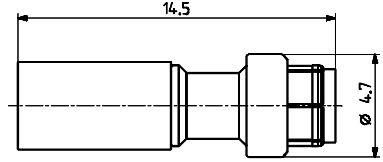

STRAIGHT PLUGS CRIMP TYPE FOR FLEXIBLE CABLES (male center contact)

Fig. 1

Fig. 2

cable	part number	fig.	captive center contact	assembly	finish
2/50/S	R223 081 000	1	yes	M01	gold
2,6/50/S	R223 082 000	2	yes	M02	gold
2,6/50/D	R223 083 000	2	yes	M02	gold

RIGHT ANGLE PLUGS CRIMP TYPE FOR FLEXIBLE CABLES (male center contact)

cable	part number	captive center contact	assembly	finish
2/50/S	R223 181 000	yes	M03	gold
2,6/50/S	R223 182 000	yes	M03	gold
2,6/50/D	R223 183 000	yes	M03	gold