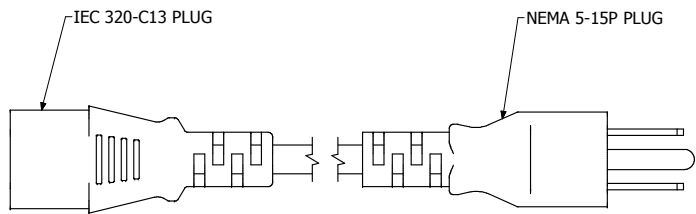

8 | 7 | 6 | 5 | 4 | 3 | 2 | 1

TOP VIEW

IEC PLUG

ISOMETRIC VIEW

SIDE VIEW

NA PLUG

1581C6NA
Rated - 10 Amps / 125 VAC
Standard - 18/3 SVT Cord
Molded Plug Ends With Strain Relief
6' Foot Cord Length

**HAMMOND
MANUFACTURING™**