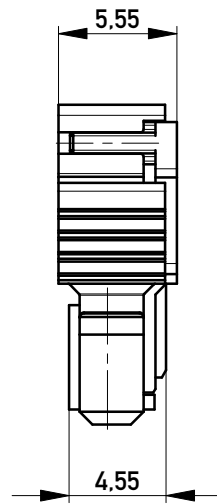

Abdeckung vorverrastet  
cover loose mounted

Abdeckung verpresst  
cover pressed on

Verpackt in Tray - tray packaging  
Verpackungseinheit 77 Stück - packaging unit 77

Einzelheit X  
detail X

Information: Codierung schwarz - Coding black	Tolerances  All Dimensions in mm	Scale	3:1
		Designation <b>F 2,54 SRC-A, 8-polig</b>	
All rights reserved. Only for Information. To ensure that this is the latest version of this drawing, please contact one of the ERNI companies before using.	Subject to modification without prior notice. Drawing will not be updated.	 www.ERNI.com	
		b Index	25.02.2014 Date
		Class	SRCBUG