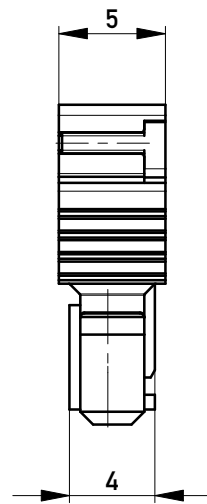

Abdeckung vorverrastet  
cover loose mounted

Abdeckung verpresst  
cover pressed on

Verpackt in Tray - tray packaging  
Verpackungseinheit 77 Stück - packaging unit 77

Einzelheit X  
detail X

Information: Codierung schwarz - Coding black	Tolerances  All Dimensions in mm	Scale	3:1
		Designation <b>F 2,54 SRC-A, 8-polig</b>	
All rights reserved. Only for Information. To ensure that this is the latest version of this drawing, please contact one of the ERNI companies before using.	Subject to modification without prior notice. Drawing will not be updated.	 www.ERNI.com	
		b Index	25.02.2014 Date
		Class	SRCBUG