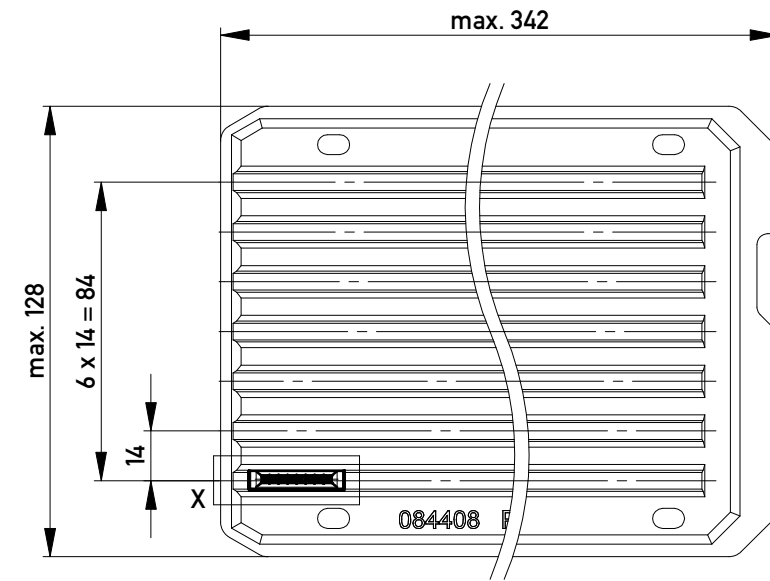

Abdeckung vorverrastet  
cover loose mounted

Abdeckung verpresst  
cover pressed on

Verpackt in Tray - tray packaging  
Verpackungseinheit 77 Stück - packaging unit 77

Einzelheit X  
detail X

Information: Codierung schwarz - Coding black	Tolerances  All Dimensions in mm	Scale	3:1
		Designation <b>F 2,54 SRC-A, 8-polig</b>	
All rights reserved. Only for Information. To ensure that this is the latest version of this drawing, please contact one of the ERNI companies before using.	Subject to modification without prior notice. Drawing will not be updated.	 www.ERNI.com	
		b Index	25.02.2014 Date
		Class	SRCBUG