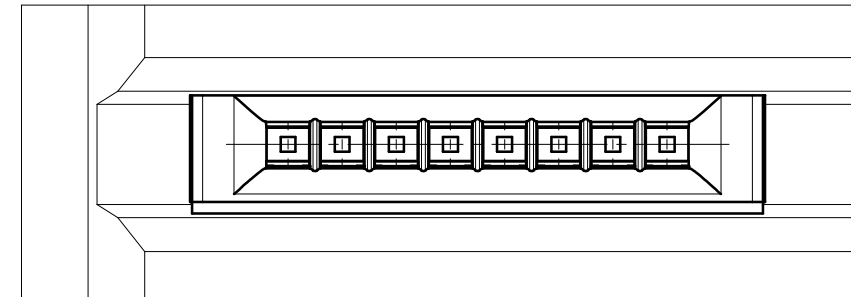

Abdeckung vorverrastet  
cover loose mounted

Abdeckung verpresst  
cover pressed on

Verpackt in Tray - tray packaging  
Verpackungseinheit 77 Stück - packaging unit 77

Einzelheit X  
detail X

Information: Codierung schwarz - Coding black	Tolerances  All Dimensions in mm	Scale	3:1
		Designation <b>F 2,54 SRC-A, 8-polig</b>	
All rights reserved. Only for Information. To ensure that this is the latest version of this drawing, please contact one of the ERNI companies before using.	Subject to modification without prior notice. Drawing will not be updated.	 www.ERNI.com	
		b Index	25.02.2014 Date
		Class	SRCBUG