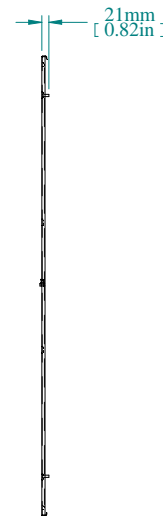

REAR VIEW

L.S VIEW

TOP VIEW

FRONT VIEW

R.S VIEW

ISOMETRIC VIEW

BOTTOM VIEW

PART NUMBERS	
HSP148	PAINTED TEXTURED GRAY RAL 7035

NOTES
Welded Assembly See Hammond Website for Additional Accessories

Data subject to change without notice. Isometric drawing not to scale.

**HAMMOND**  
**MANUFACTURING™**  
[www.hammondmfg.com](http://www.hammondmfg.com)  
**PART NO. HSP148**