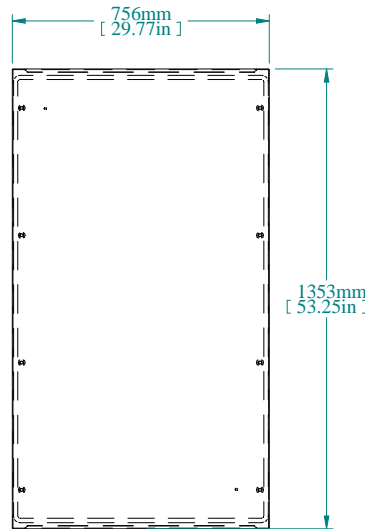

REAR VIEW

L.S VIEW

TOP VIEW

FRONT VIEW

R.S VIEW

ISOMETRIC VIEW

BOTTOM VIEW

PART NUMBERS	
HSP148	PAINTED TEXTURED GRAY RAL 7035

NOTES
Welded Assembly See Hammond Website for Additional Accessories

Data subject to change without notice. Isometric drawing not to scale.

**HAMMOND**  
**MANUFACTURING™**  
[www.hammondmfg.com](http://www.hammondmfg.com)  
**PART NO. HSP148**