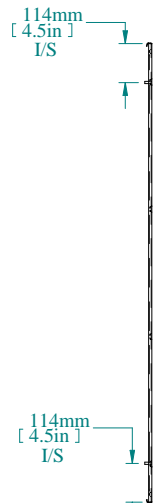

REAR VIEW

L.S VIEW

TOP VIEW

FRONT VIEW

R.S VIEW

ISOMETRIC VIEW

BOTTOM VIEW

PART NUMBERS	
HSP148	PAINTED TEXTURED GRAY RAL 7035

NOTES
Welded Assembly See Hammond Website for Additional Accessories

Data subject to change without notice. Isometric drawing not to scale.

**HAMMOND**  
**MANUFACTURING™**  
[www.hammondmfg.com](http://www.hammondmfg.com)  
**PART NO. HSP148**