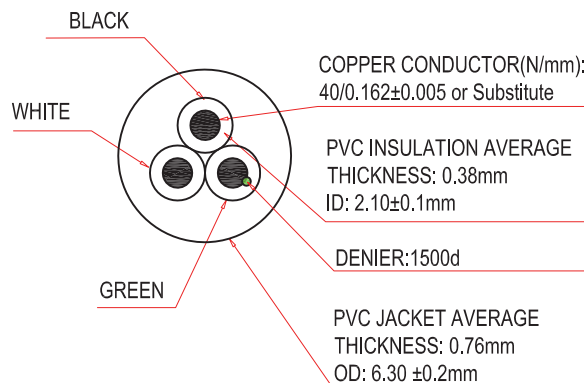

E

F

F

G

G

H

H

Material:
 . SVT 3x18AWG(0.824MM²) VW-1 Unshielded, 60° 300V
 . Jacket Color: Black
 . E- Green; L- Black; N- White

Electrical :
 . 100% Open & Short Testing
 . Insulation Resistance : 100meg-ohm(Min.)
 . Voltage : 500V DC / 1 Min.

Unit: mm

Scale	Free					Date	Name	
TOLERANCE					Drawn	27.12.11	Chappell	
X.	±X				Approved	21.06.13	Groll	
X.X	±X							
X.XX	±X							
DIM	TOL							
X.°	±X°	①	Updated all information	21.06.13				Wilson
X.X°	±X°	Id.	Modification	Date				Name
Angle	TOL							

Title	
Power cord - IEC Extension	
SVT, 18AWG, 60°C, Unshielded, 1 meter	
ASSMANN WSW-No.	
AK500-OE-11-1-R	
Drawing-No.	rev01
Replace	Sheet 1/1

1

2

3

4

5

6

7