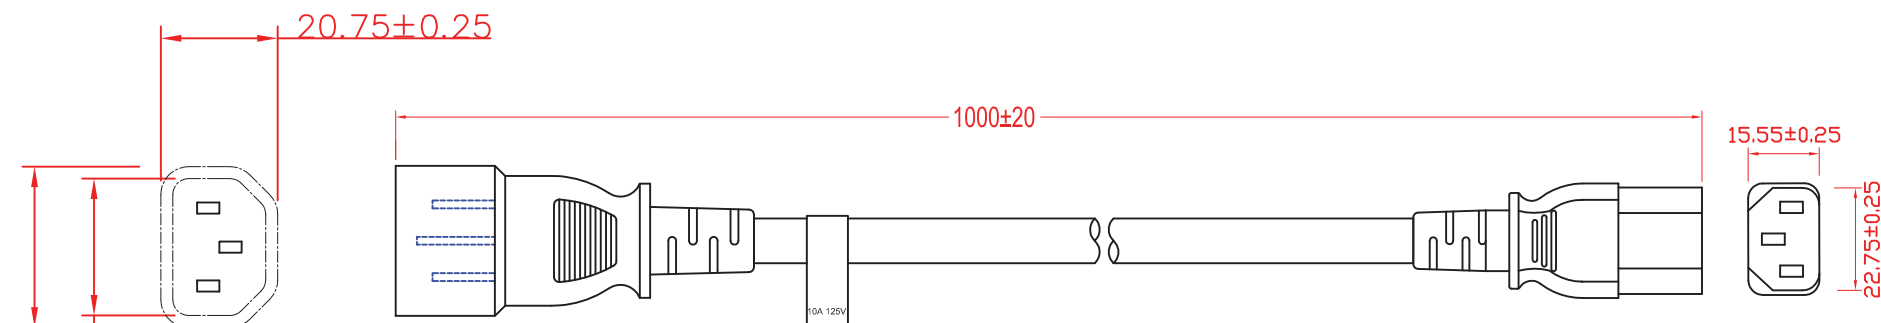

E

F

F

G

G

H

H

Material:
 . SVT 3x18AWG(0.824MM²) VW-1 Unshielded, 60° 300V
 . Jacket Color: Black
 . E- Green; L- Black; N- White

Electrical :
 . 100% Open & Short Testing
 . Insulation Resistance : 100meg-ohm(Min.)
 . Voltage : 500V DC / 1 Min.

Unit: mm

Scale	Free					Date	Name	
TOLERANCE					Drawn	27.12.11	Chappell	
X.	±X				Approved	21.06.13	Groll	
X.X	±X							
X.XX	±X							
DIM	TOL							
X.°	±X°	①	Updated all information	21.06.13				Wilson
X.X°	±X°	Id.	Modification	Date				Name
Angle	TOL							

Title	
Power cord - IEC Extension	
SVT, 18AWG, 60°C, Unshielded, 1 meter	
ASSMANN WSW-No.	
AK500-OE-11-1-R	
Drawing-No.	rev01
Replace	Sheet 1/1

1

2

3

4

5

6

7