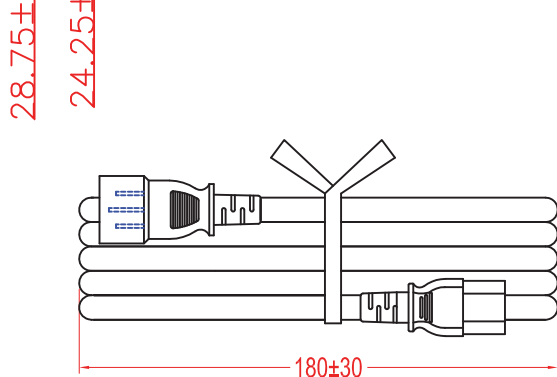

E

F

F

G

G

H

H

Material:
 . SVT 3x18AWG(0.824MM²) VW-1 Unshielded, 60° 300V
 . Jacket Color: Black
 . E- Green; L- Black; N- White

Electrical :
 . 100% Open & Short Testing
 . Insulation Resistance : 100meg-ohm(Min.)
 . Voltage : 500V DC / 1 Min.

Unit: mm

Scale	Free					Date	Name	
TOLERANCE					Drawn	27.12.11	Chappell	
X.	±X				Approved	21.06.13	Groll	
X.X	±X							
X.XX	±X							
DIM	TOL							
X.°	±X°	①	Updated all information	21.06.13				Wilson
X.X°	±X°	Id.	Modification	Date				Name
Angle	TOL							

Title	
Power cord - IEC Extension	
SVT, 18AWG, 60°C, Unshielded, 1 meter	
ASSMANN WSW-No.	
AK500-OE-11-1-R	
Drawing-No.	rev01
Replace	Sheet 1/1

1

2

3

4

5

6

7