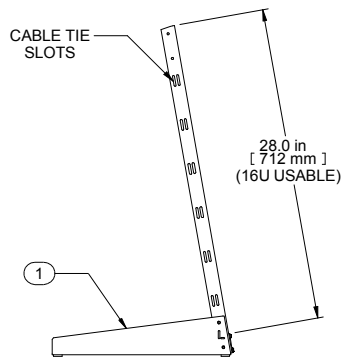

TOP VIEW

L.S. VIEW

FRONT VIEW

R.S. VIEW

BOTTOM VIEW

Item Number	Title	Quantity
1	DESKTOP RACK BASE (LH)	1
2	DESKTOP RACK BASE (RH)	1
3	19" TAPPED DESKTOP RAIL	2
4	DESKTOP RACK SPACER PANEL	1
5	10-32 KEP NUT	4
6	PLUG BUMPER	4
7	SCREW 10-32 X 5/8"	4

**PART NUMBERS**

HDR16U | PAINTED BLACK SMOOTH

**NOTES**

MOUNTING HARDWARE INCLUDED  
 SHIPPED FLAT PACKED  
 SEE WEB SITE FOR ADDITIONAL ACCESSORIES

Data subject to change without notice. Isometric drawing not to scale.  
 Les données sont sujettes à changement sans préavis.

**HAMMOND  
 MANUFACTURING®**

www.hammondmfg.com

**PART NO. HDR16U**