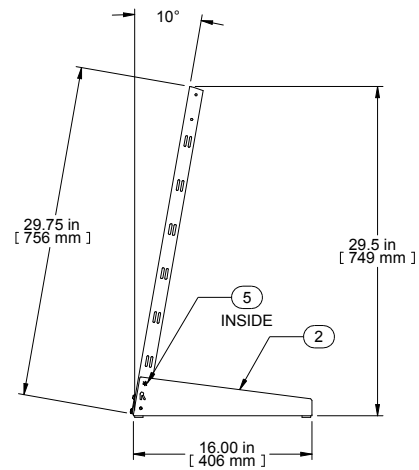

TOP VIEW

L.S. VIEW

FRONT VIEW

R.S. VIEW

BOTTOM VIEW

Item Number	Title	Quantity
1	DESKTOP RACK BASE (LH)	1
2	DESKTOP RACK BASE (RH)	1
3	19" TAPPED DESKTOP RAIL	2
4	DESKTOP RACK SPACER PANEL	1
5	10-32 KEP NUT	4
6	PLUG BUMPER	4
7	SCREW 10-32 X 5/8"	4

**PART NUMBERS**

HDR16U | PAINTED BLACK SMOOTH

**NOTES**

MOUNTING HARDWARE INCLUDED  
 SHIPPED FLAT PACKED  
 SEE WEB SITE FOR ADDITIONAL ACCESSORIES

Data subject to change without notice. Isometric drawing not to scale.  
 Les données sont sujettes à changement sans préavis.