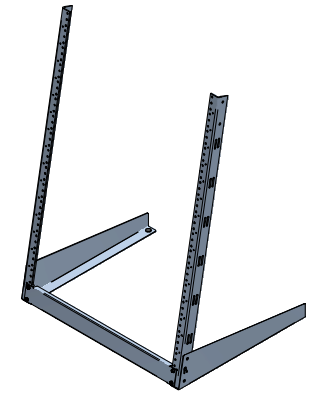

TOP VIEW

L.S. VIEW

FRONT VIEW

R.S. VIEW

BOTTOM VIEW

Item Number	Title	Quantity
1	DESKTOP RACK BASE (LH)	1
2	DESKTOP RACK BASE (RH)	1
3	19" TAPPED DESKTOP RAIL	2
4	DESKTOP RACK SPACER PANEL	1
5	10-32 KEP NUT	4
6	PLUG BUMPER	4
7	SCREW 10-32 X 5/8"	4

**PART NUMBERS**

HDR16U | PAINTED BLACK SMOOTH

**NOTES**

MOUNTING HARDWARE INCLUDED  
 SHIPPED FLAT PACKED  
 SEE WEB SITE FOR ADDITIONAL ACCESSORIES

Data subject to change without notice. Isometric drawing not to scale.  
 Les données sont sujettes à changement sans préavis.