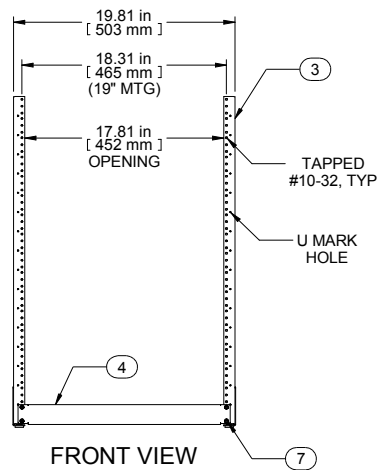

TOP VIEW

L.S. VIEW

FRONT VIEW

R.S. VIEW

BOTTOM VIEW

Item Number	Title	Quantity
1	DESKTOP RACK BASE (LH)	1
2	DESKTOP RACK BASE (RH)	1
3	19" TAPPED DESKTOP RAIL	2
4	DESKTOP RACK SPACER PANEL	1
5	10-32 KEP NUT	4
6	PLUG BUMPER	4
7	SCREW 10-32 X 5/8"	4

**PART NUMBERS**

HDR16U | PAINTED BLACK SMOOTH

**NOTES**

MOUNTING HARDWARE INCLUDED  
 SHIPPED FLAT PACKED  
 SEE WEB SITE FOR ADDITIONAL ACCESSORIES

Data subject to change without notice. Isometric drawing not to scale.  
 Les données sont sujettes à changement sans préavis.