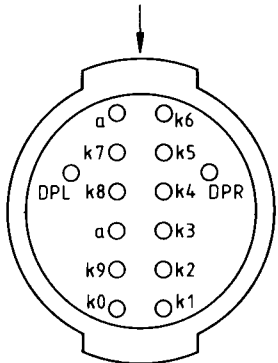

Gas Discharge Displays

**ZM 1180
with color filter**
**ZM 1182
without color filter**

ZM 1336 without color filter

Dimensions in mm

Type	Ordering code	Price each
ZM 1180 ¹⁾ ZM 1182 ¹⁾	Q73-X4873 Q73-X4874	1 +
Multiplex operation ZM 1336	Q73-X4978	

¹⁾ R6 Fsg 1014 for conventional wiring only upon request at your nearest Siemens Office.