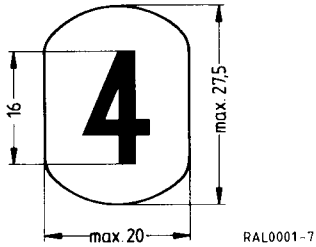

Gas Discharge Displays

**ZM 1180
with color filter**
**ZM 1182
without color filter**

ZM 1336 without color filter

Dimensions in mm

Type	Ordering code	Price each
ZM 1180 ¹⁾ ZM 1182 ¹⁾	Q73-X4873 Q73-X4874	1 +
Multiplex operation ZM 1336	Q73-X4978	