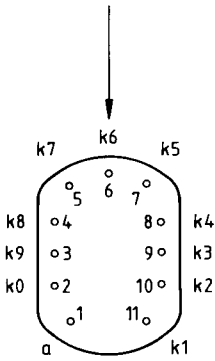

Gas Discharge Displays

**ZM 1180
with color filter**
**ZM 1182
without color filter**

ZM 1336 without color filter

Dimensions in mm

Type	Ordering code	Price each
ZM 1180 ¹⁾ ZM 1182 ¹⁾	Q73-X4873 Q73-X4874	1 +
Multiplex operation ZM 1336	Q73-X4978	