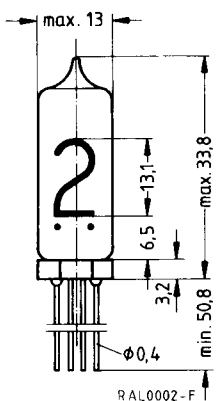

Gas Discharge Displays

**ZM 1180
with color filter**
**ZM 1182
without color filter**

ZM 1336 without color filter

Dimensions in mm

Type	Ordering code	Price each
ZM 1180 ¹⁾ ZM 1182 ¹⁾	Q73-X4873 Q73-X4874	1 +
Multiplex operation ZM 1336	Q73-X4978	

¹⁾ R6 Fsg 1014 for conventional wiring only upon request at your nearest Siemens Office.