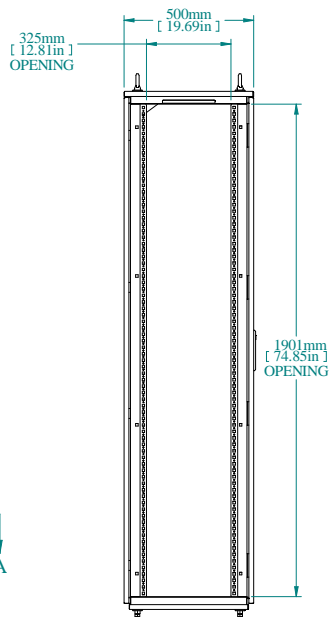

SECTION A-A

TOP VIEW

REAR VIEW

L.S. VIEW

FRONT VIEW

FRONT VIEW DOOR REMOVED

INNER PANEL

BOTTOM VIEW

PART NUMBERS	
HFMD2085	PAINTED TEXTURED GRAY RAL 7035

NOTES
Welded Assembly See Hammond Website for Additional Accessories

Data subject to change without notice. Isometric drawing not to scale.

**HAMMOND
MANUFACTURING™**