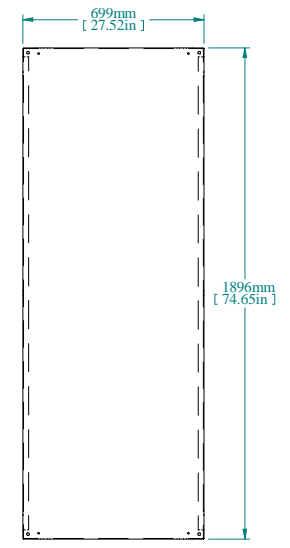

SECTION A-A

TOP VIEW

REAR VIEW

L.S. VIEW

FRONT VIEW

FRONT VIEW DOOR REMOVED

INNER PANEL

BOTTOM VIEW

PART NUMBERS	
HFMD2085	PAINTED TEXTURED GRAY RAL 7035

NOTES
Welded Assembly See Hammond Website for Additional Accessories

Data subject to change without notice. Isometric drawing not to scale.

**HAMMOND
MANUFACTURING™**