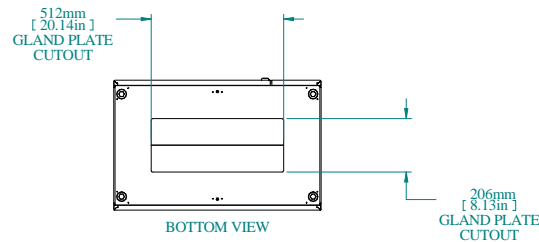

SECTION A-A

TOP VIEW

REAR VIEW

L.S. VIEW

FRONT VIEW

FRONT VIEW DOOR REMOVED

INNER PANEL

BOTTOM VIEW

PART NUMBERS	
HFMD2085	PAINTED TEXTURED GRAY RAL 7035

NOTES
Welded Assembly See Hammond Website for Additional Accessories

Data subject to change without notice. Isometric drawing not to scale.

**HAMMOND
MANUFACTURING™**