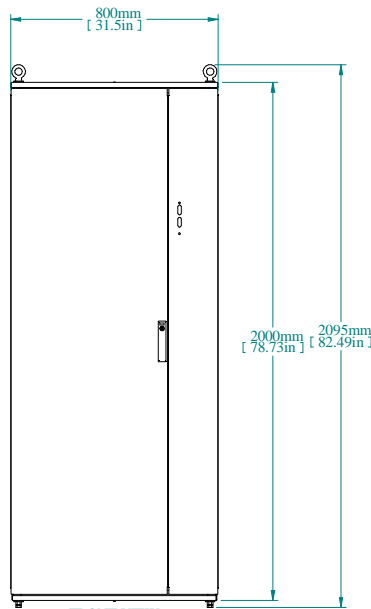

SECTION A-A

TOP VIEW

REAR VIEW

L.S. VIEW

FRONT VIEW

FRONT VIEW DOOR REMOVED

INNER PANEL

BOTTOM VIEW

PART NUMBERS	
HFMD2085	PAINTED TEXTURED GRAY RAL 7035

NOTES
Welded Assembly See Hammond Website for Additional Accessories

Data subject to change without notice. Isometric drawing not to scale.

**HAMMOND
MANUFACTURING™**