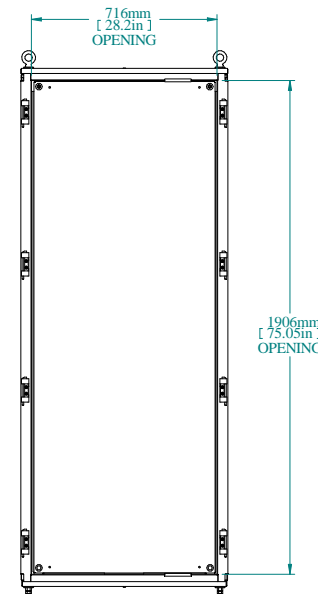

SECTION A-A

TOP VIEW

REAR VIEW

L.S. VIEW

FRONT VIEW

FRONT VIEW DOOR REMOVED

INNER PANEL

BOTTOM VIEW

PART NUMBERS	
HFMD2085	PAINTED TEXTURED GRAY RAL 7035

NOTES
Welded Assembly See Hammond Website for Additional Accessories

Data subject to change without notice. Isometric drawing not to scale.

**HAMMOND
MANUFACTURING™**