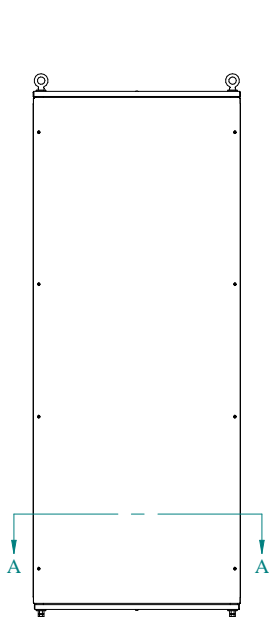

SECTION A-A

TOP VIEW

REAR VIEW

L.S. VIEW

FRONT VIEW

FRONT VIEW DOOR REMOVED

INNER PANEL

BOTTOM VIEW

PART NUMBERS	
HFMD2085	PAINTED TEXTURED GRAY RAL 7035

NOTES
Welded Assembly See Hammond Website for Additional Accessories

Data subject to change without notice. Isometric drawing not to scale.

**HAMMOND
MANUFACTURING™**