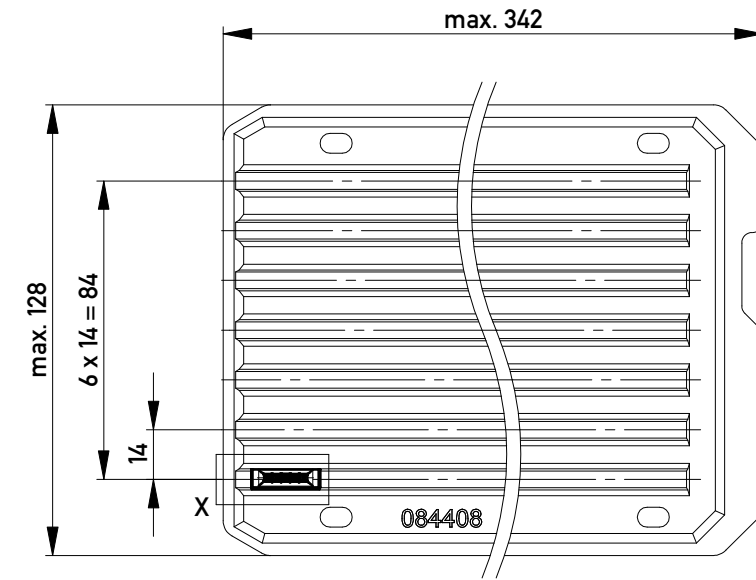

Abdeckung vorverrastet
cover loose mounted

Abdeckung verpresst
cover pressed on

Verpackt in Tray - tray packaging
Verpackungseinheit 112 Stück - packaging unit 112

Einzelheit X
detail X

Information: Codierung schwarz - coding black	Tolerances  All Dimensions in mm	Scale	3:1
		Designation F 2,54 SRC-A, 5-polig	
All rights reserved. Only for Information. To ensure that this is the latest version of this drawing, please contact one of the ERNI companies before using.	Subject to modification without prior notice. Drawing will not be updated.	 www.ERNI.com	
		c Index	25.02.2014 Date
		Class	SRCBUG