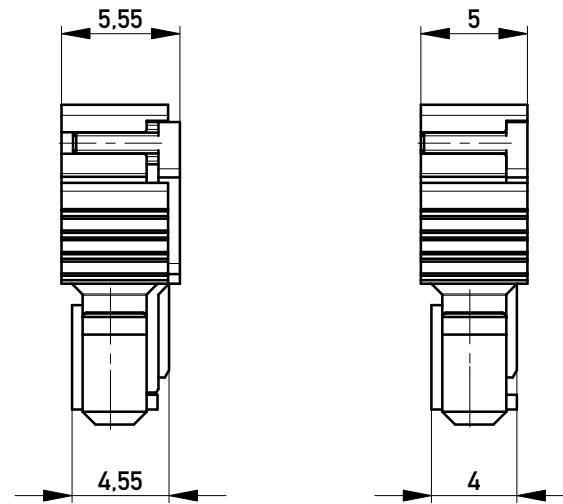

Abdeckung vorverrastet
cover loose mounted

Abdeckung verpresst
cover pressed on

Verpackt in Tray - tray packaging
Verpackungseinheit 112 Stück - packaging unit 112

Einzelheit X
detail X

Information: Codierung schwarz - coding black	Tolerances  All Dimensions in mm	Scale	3:1
		Designation F 2,54 SRC-A, 5-polig	
All rights reserved. Only for Information. To ensure that this is the latest version of this drawing, please contact one of the ERNI companies before using.	Subject to modification without prior notice. Drawing will not be updated.	 www.ERNI.com	
		c Index	25.02.2014 Date
		Class	SRCBUG