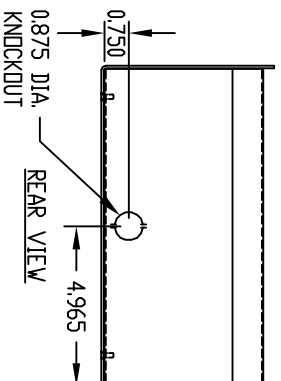

PART NAME

COMPUCAB

PART No.

SC-13100

TOP VIEW

SIDE VIEW

FRONT VIEW

BOTTOM VIEW

SECTION "A-A"

REAR VIEW

MATERIAL:
 BASE 0.090 THK. ALUMINUM
 COVER 0.050 THK. ALUMINUM

FINISH:
 BASE BLACK TEXTURED
 COVER WHITE (PREPAINTED)
 FEET BLACK

SHIPPED UNASSEMBLED

SUPPLIED WITH FOUR (4) #6-32 x 3/8 LG. SCREWS AND FOUR (4) SELF-ADHESIVE FEET.