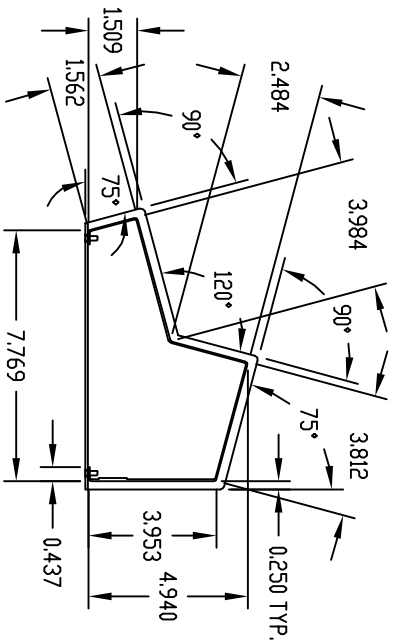

PART NAME

COMPUCAB

PART No.

SC-13100

TOP VIEW

SIDE VIEW

FRONT VIEW

BOTTOM VIEW

SECTION "A-A"

REAR VIEW

MATERIAL:
 BASE 0.090 THK. ALUMINUM
 COVER 0.050 THK. ALUMINUM

FINISH:
 BASE BLACK TEXTURED
 COVER WHITE (PREPAINTED)
 FEET BLACK

SHIPPED UNASSEMBLED

SUPPLIED WITH FOUR (4) #6-32 x 3/8 LG. SCREWS AND FOUR (4) SELF-ADHESIVE FEET.