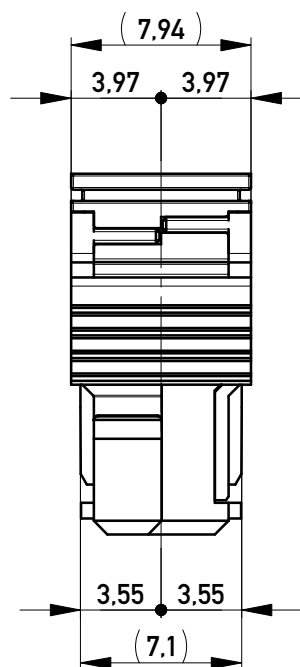

Abdeckungen vorverrastet  
covers loose mounted

Abdeckungen verpresst  
covers pressed on

Verpackt in Tray - tray packaging  
Verpackungseinheit 80 Stück - packaging unit 80

Einzelheit X  
detail X

Information: Codierung blau - coding blue	Tolerances  All Dimensions in mm	Scale	3:1
		Designation <b>F 2,54 DRC-B, 10-polig</b>	
All rights reserved. Only for Information. To ensure that this is the latest version of this drawing, please contact one of the ERNI companies before using.	Subject to modification without prior notice. Drawing will not be updated.	<b>100702670003</b>	
		ERNI www.ERNI.com	K A3
Index	Date	Class DRCBUG	