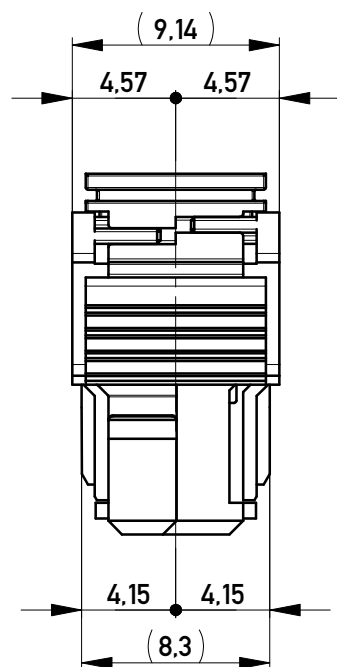

Abdeckungen vorverrastet  
covers loose mounted

Abdeckungen verpresst  
covers pressed on

Verpackt in Tray - tray packaging  
Verpackungseinheit 80 Stück - packaging unit 80

Einzelheit X  
detail X

Information: Codierung blau - coding blue	Tolerances  All Dimensions in mm	Scale	3:1
		Designation <b>F 2,54 DRC-B, 10-polig</b>	
All rights reserved. Only for Information. To ensure that this is the latest version of this drawing, please contact one of the ERNI companies before using.	Subject to modification without prior notice. Drawing will not be updated.	<b>100702670003</b>	
		ERNI www.ERNI.com	K A3
Index	Date	Class DRCBUG	