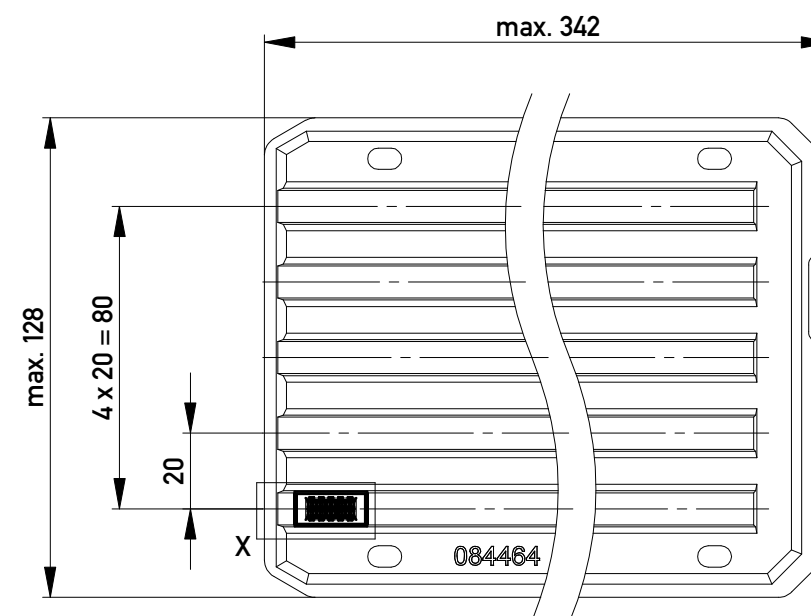

Abdeckungen vorverrastet  
covers loose mounted

Abdeckungen verpresst  
covers pressed on

Verpackt in Tray - tray packaging  
Verpackungseinheit 80 Stück - packaging unit 80

Einzelheit X  
detail X

Information: Codierung blau - coding blue	Tolerances  All Dimensions in mm	Scale	3:1
		Designation <b>F 2,54 DRC-B, 10-polig</b>	
All rights reserved. Only for Information. To ensure that this is the latest version of this drawing, please contact one of the ERNI companies before using.	Subject to modification without prior notice. Drawing will not be updated.	<b>100702670003</b>	
		ERNI www.ERNI.com	K A3
Index	Date	Class DRCBUG	