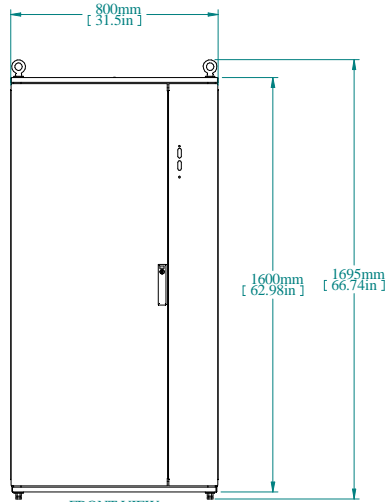

SECTION A-A

TOP VIEW

REAR VIEW

L.S. VIEW

FRONT VIEW

FRONT VIEW DOOR REMOVED

INNER PANEL

BOTTOM VIEW

PART NUMBERS	
HFMD1685	PAINTED TEXTURED GRAY RAL 7035

NOTES
Welded Assembly See Hammond Website for Additional Accessories

Data subject to change without notice. Isometric drawing not to scale.

**HAMMOND  
MANUFACTURING™**