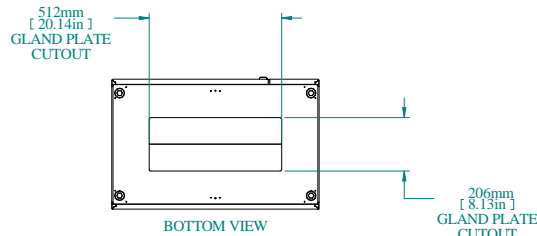

SECTION A-A

TOP VIEW

REAR VIEW

L.S. VIEW

FRONT VIEW

FRONT VIEW DOOR REMOVED

INNER PANEL

BOTTOM VIEW

PART NUMBERS	
HFMD1685	PAINTED TEXTURED GRAY RAL 7035

NOTES
Welded Assembly See Hammond Website for Additional Accessories

Data subject to change without notice. Isometric drawing not to scale.

**HAMMOND  
MANUFACTURING™**