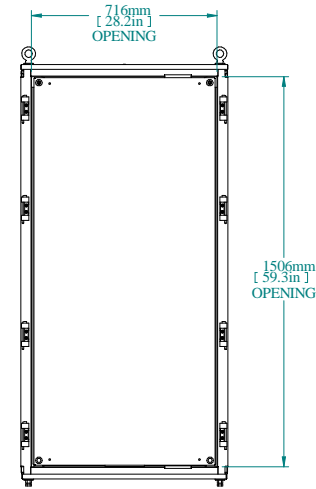

SECTION A-A

TOP VIEW

REAR VIEW

L.S. VIEW

FRONT VIEW

FRONT VIEW DOOR REMOVED

INNER PANEL

BOTTOM VIEW

PART NUMBERS	
HFMD1685	PAINTED TEXTURED GRAY RAL 7035

NOTES
Welded Assembly See Hammond Website for Additional Accessories

Data subject to change without notice. Isometric drawing not to scale.

**HAMMOND  
MANUFACTURING™**