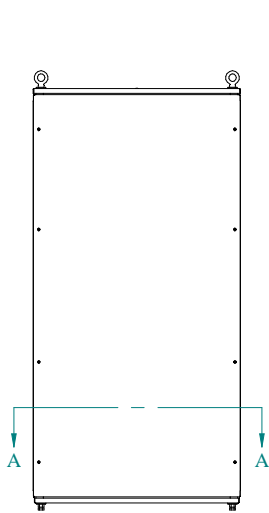

SECTION A-A

TOP VIEW

REAR VIEW

L.S. VIEW

FRONT VIEW

FRONT VIEW DOOR REMOVED

INNER PANEL

BOTTOM VIEW

PART NUMBERS	
HFMD1685	PAINTED TEXTURED GRAY RAL 7035

NOTES
Welded Assembly See Hammond Website for Additional Accessories

Data subject to change without notice. Isometric drawing not to scale.

**HAMMOND  
MANUFACTURING™**