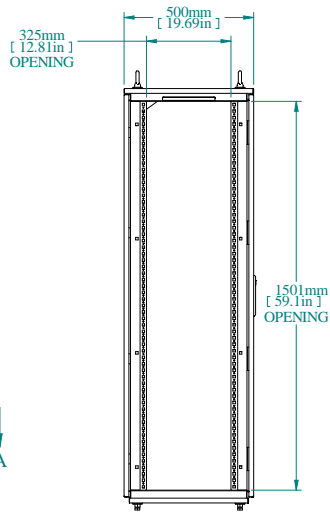

SECTION A-A

TOP VIEW

REAR VIEW

L.S. VIEW

FRONT VIEW

FRONT VIEW DOOR REMOVED

INNER PANEL

BOTTOM VIEW

PART NUMBERS	
HFMD1685	PAINTED TEXTURED GRAY RAL 7035

NOTES
Welded Assembly See Hammond Website for Additional Accessories

Data subject to change without notice. Isometric drawing not to scale.

**HAMMOND  
MANUFACTURING™**