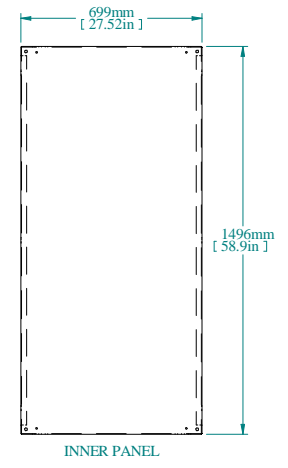

SECTION A-A

TOP VIEW

REAR VIEW

L.S. VIEW

FRONT VIEW

FRONT VIEW DOOR REMOVED

INNER PANEL

BOTTOM VIEW

PART NUMBERS	
HFMD1685	PAINTED TEXTURED GRAY RAL 7035

NOTES
Welded Assembly See Hammond Website for Additional Accessories

Data subject to change without notice. Isometric drawing not to scale.

**HAMMOND  
MANUFACTURING™**