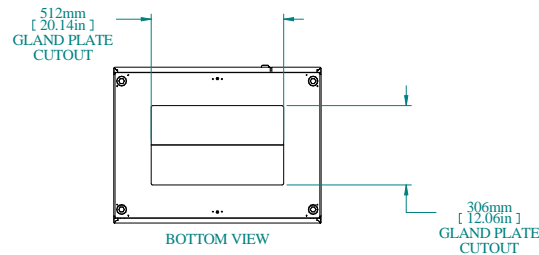

SECTION A-A

TOP VIEW

REAR VIEW

L.S. VIEW

FRONT VIEW

FRONT VIEW DOOR REMOVED

INNER PANEL

BOTTOM VIEW

PART NUMBERS	
HFMD1686	PAINTED TEXTURED GRAY RAL 7035

NOTES
Welded Assembly See Hammond Website for Additional Accessories

Data subject to change without notice. Isometric drawing not to scale.

**HAMMOND
MANUFACTURING™**