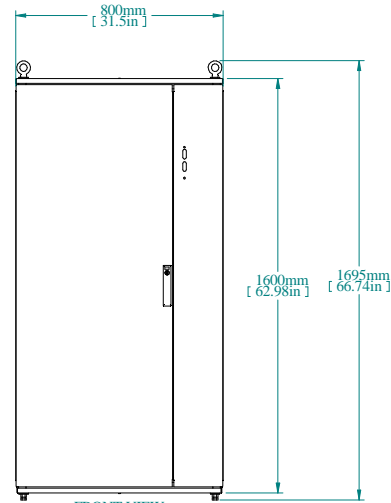

SECTION A-A

TOP VIEW

REAR VIEW

L.S. VIEW

FRONT VIEW

FRONT VIEW DOOR REMOVED

INNER PANEL

BOTTOM VIEW

PART NUMBERS	
HFMD1686	PAINTED TEXTURED GRAY RAL 7035

NOTES
Welded Assembly See Hammond Website for Additional Accessories

Data subject to change without notice. Isometric drawing not to scale.

**HAMMOND
MANUFACTURING™**