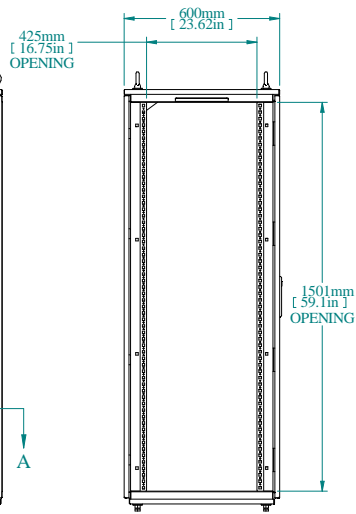

SECTION A-A

TOP VIEW

REAR VIEW

L.S. VIEW

FRONT VIEW

FRONT VIEW DOOR REMOVED

INNER PANEL

BOTTOM VIEW

PART NUMBERS	
HFMD1686	PAINTED TEXTURED GRAY RAL 7035

NOTES
Welded Assembly See Hammond Website for Additional Accessories

Data subject to change without notice. Isometric drawing not to scale.

**HAMMOND
MANUFACTURING™**