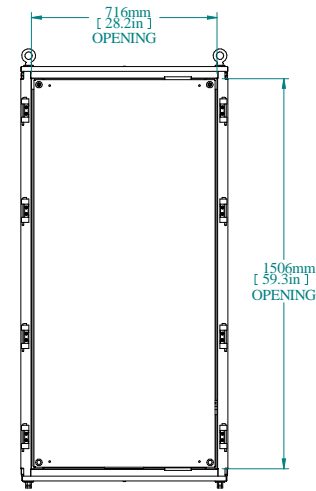

SECTION A-A

TOP VIEW

REAR VIEW

L.S. VIEW

FRONT VIEW

FRONT VIEW DOOR REMOVED

INNER PANEL

BOTTOM VIEW

PART NUMBERS	
HFMD1686	PAINTED TEXTURED GRAY RAL 7035

NOTES
Welded Assembly See Hammond Website for Additional Accessories

Data subject to change without notice. Isometric drawing not to scale.

**HAMMOND
MANUFACTURING™**