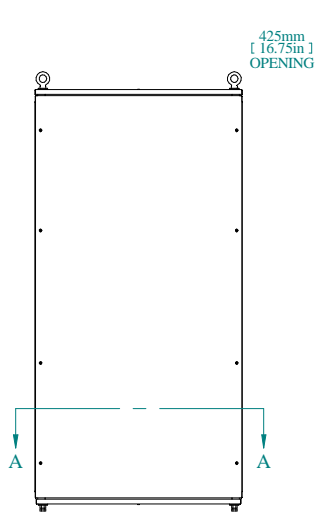

SECTION A-A

TOP VIEW

REAR VIEW

L.S. VIEW

FRONT VIEW

FRONT VIEW DOOR REMOVED

INNER PANEL

BOTTOM VIEW

PART NUMBERS	
HFMD1686	PAINTED TEXTURED GRAY RAL 7035

NOTES
Welded Assembly See Hammond Website for Additional Accessories

Data subject to change without notice. Isometric drawing not to scale.

**HAMMOND
MANUFACTURING™**