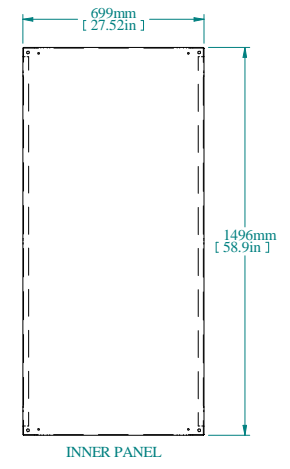

SECTION A-A

TOP VIEW

REAR VIEW

L.S. VIEW

FRONT VIEW

FRONT VIEW DOOR REMOVED

INNER PANEL

BOTTOM VIEW

PART NUMBERS	
HFMD1686	PAINTED TEXTURED GRAY RAL 7035

NOTES
Welded Assembly See Hammond Website for Additional Accessories

Data subject to change without notice. Isometric drawing not to scale.

**HAMMOND
MANUFACTURING™**