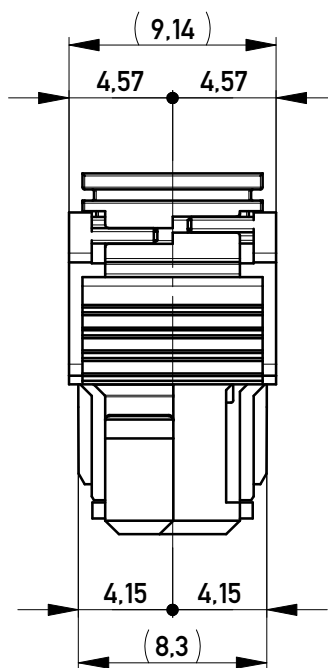

Abdeckungen vorverrastet
covers loose mounted

Abdeckungen verpresst
covers pressed on

Verpackt in Tray - tray packaging
Verpackungseinheit 45 Stück - packaging unit 45

Einzelheit X
detail X

Information: Codierung blau - coding blue	Tolerances  All Dimensions in mm	Scale	3:1
		Designation F 2.54 DRC-B, 20-polig	
All rights reserved. Only for Information. To ensure that this is the latest version of this drawing, please contact one of the ERNI companies before using.	Subject to modification without prior notice. Drawing will not be updated.	 www.ERNI.com	
		a Index	02.11.2015 Date
		Class	DRCBUG