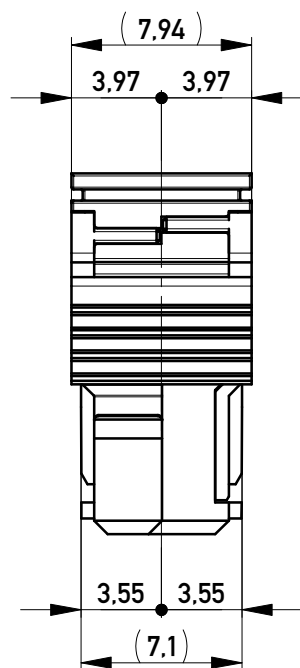

Abdeckungen vorverrastet
covers loose mounted

Abdeckungen verpresst
covers pressed on

Verpackt in Tray - tray packaging
Verpackungseinheit 45 Stück - packaging unit 45

Einzelheit X
detail X

Information: Codierung blau - coding blue	Tolerances  All Dimensions in mm	Scale	3:1
		Designation F 2.54 DRC-B, 20-polig	
All rights reserved. Only for Information. To ensure that this is the latest version of this drawing, please contact one of the ERNI companies before using.	Subject to modification without prior notice. Drawing will not be updated.	 www.ERNI.com	
		a Index	02.11.2015 Date
		Class	DRCBUG