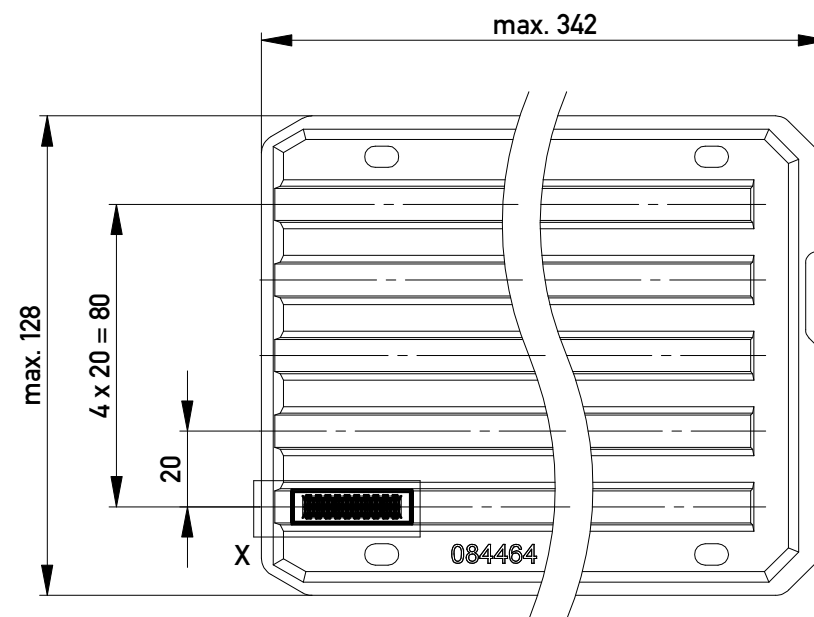

Abdeckungen vorverrastet
covers loose mounted

Abdeckungen verpresst
covers pressed on

Verpackt in Tray - tray packaging
Verpackungseinheit 45 Stück - packaging unit 45

Einzelheit X
detail X

Information: Codierung blau - coding blue	Tolerances  All Dimensions in mm	Scale	3:1
		Designation F 2.54 DRC-B, 20-polig	
All rights reserved. Only for Information. To ensure that this is the latest version of this drawing, please contact one of the ERNI companies before using.	Subject to modification without prior notice. Drawing will not be updated.	 www.ERNI.com	
		a Index	02.11.2015 Date
		Class	DRCBUG