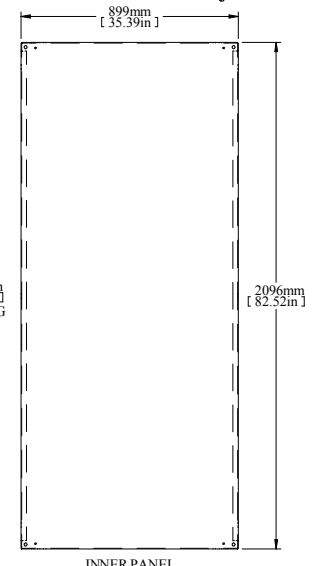

SECTION A-A

TOP VIEW

REAR VIEW

L.S. VIEW

FRONT VIEW

FRONT VIEW DOOR REMOVED

INNER PANEL

BOTTOM VIEW

PART NUMBERS	
HFMD22105	PAINTED TEXTURED GRAY RAL 7035

NOTES
Welded Assembly See Hammond Website for Additional Accessories

Data subject to change without notice. Isometric drawing not to scale.

**HAMMOND
MANUFACTURING™**