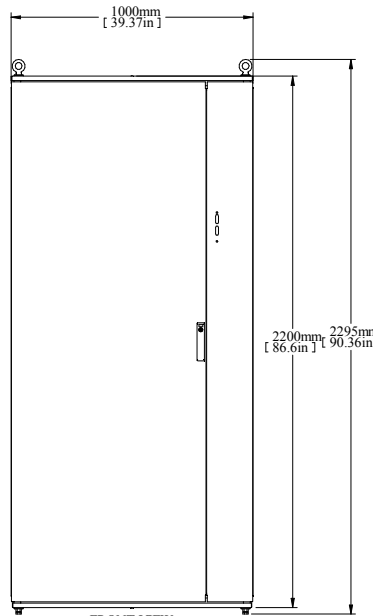

SECTION A-A

TOP VIEW

REAR VIEW

L.S. VIEW

FRONT VIEW

FRONT VIEW DOOR REMOVED

INNER PANEL

BOTTOM VIEW

PART NUMBERS	
HFMD22105	PAINTED TEXTURED GRAY RAL 7035

NOTES
Welded Assembly See Hammond Website for Additional Accessories

Data subject to change without notice. Isometric drawing not to scale.

**HAMMOND
MANUFACTURING™**