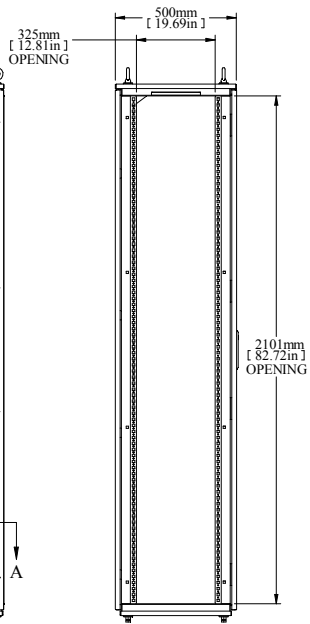

SECTION A-A

TOP VIEW

REAR VIEW

L.S. VIEW

FRONT VIEW

FRONT VIEW DOOR REMOVED

INNER PANEL

BOTTOM VIEW

PART NUMBERS	
HFMD22105	PAINTED TEXTURED GRAY RAL 7035

NOTES
Welded Assembly See Hammond Website for Additional Accessories

Data subject to change without notice. Isometric drawing not to scale.

**HAMMOND
MANUFACTURING™**