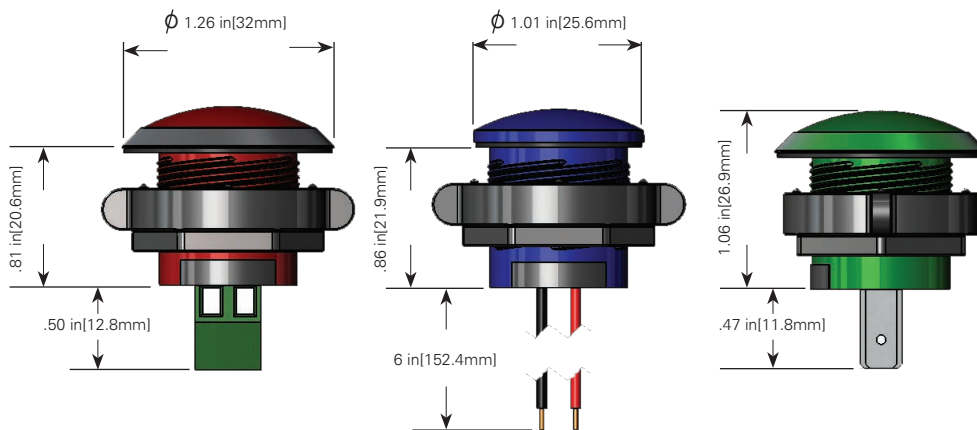

Key features

- designed for extreme harsh and outdoor environments
- variety of connection options for fast, easy installation
- built-in LED can be used with 5, 12 or 24 volt D/C circuits
- fast pitch threads ease assembly, requiring only 1 turn
- special nut assembles by finger, or with 1" hextool
- direct sunlight visibility
- wide angle viewable
- resistant to shock and vibration
- custom LEDs and lens colors available
- optional bezel available in many colors
- moisture sealed, IP 67/NEMA 6P rated
- RoHS compliant

Product dimensions

Indicator Assemblies

Bezels

Product specifications

LED output	
LED color**	typ intensity, mcd
red	1300-1900
green	700-1400
white	1300-1700
blue	200-280
yellow	80-200

Materials	
body	polycarbonate, UL 94-V2
retaining nut	PBT/glass filled, UL 94-V0
wire	22 AWG 1007/1569
moisture seal	EPDM
bezel- plastic	ABS, UL 94-HB
bezel- metal	aluminum alloy

Installation specification	
mounting hole	.855-.910" (21.7-23.1mm)
panel thickness	Up to .300" (7.6mm)

Operating parameters	
operating temperature	-40°F (-40°C) to 176°F (80°C)
current	20mA

Ordering data

Termination Style	
X=	termination style
B	screw block
T	quick disconnect/ terminals
W	wire leads

*Body color to match
LED color

***Optional bezel: BZL 722-X**

Bezel size = 22mm

*Sold Separately

Bezel Color	
X=	color
0	black
2	red
4	yellow
5	green
6	blue
9	white
A	actual aluminum
B	brushed aluminum
C	chrome