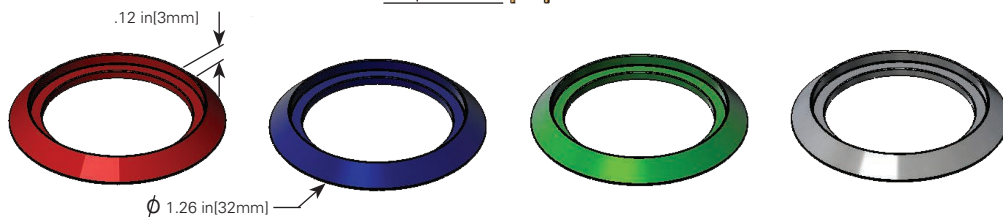

22mm TuffLED™ Panel Mount Indicator

Ruggedized CNX 722 Series with built-in LED offers fast, easy installation in harsh environments

Applications

- control cabinets
- instrument panels
- disinfection and sterilization environments
- transportation dashboards
- switch stations
- safety applications
- outdoor signage
- aircraft and military
- industrial machinery
- vending and gaming machines

Key features

- designed for extreme harsh and outdoor environments
- variety of connection options for fast, easy installation
- built-in LED can be used with 5, 12 or 24 volt D/C circuits
- fast pitch threads ease assembly, requiring only 1 turn
- special nut assembles by finger, or with 1" hextool
- direct sunlight visibility
- wide angle viewable
- resistant to shock and vibration
- custom LEDs and lens colors available
- optional bezel available in many colors
- moisture sealed, IP 67/NEMA 6P rated
- RoHS compliant

Product dimensions

Indicator Assemblies

Bezels

Product specifications

LED output	
LED color**	typ intensity, mcd
red	1300-1900
green	700-1400
white	1300-1700
blue	200-280
yellow	80-200

Materials	
body	polycarbonate, UL 94-V2
retaining nut	PBT/glass filled, UL 94-V0
wire	22 AWG 1007/1569
moisture seal	EPDM
bezel- plastic	ABS, UL 94-HB
bezel- metal	aluminum alloy

Termination Style	
X=	termination style
B	screw block
T	quick disconnect/ terminals
W	wire leads

*Body color to match
LED color

***Optional bezel: BZL 722-X**

Bezel size = 22mm

*Sold Separately

Bezel Color	
X=	color
0	black
2	red
4	yellow
5	green
6	blue
9	white
A	actual aluminum
B	brushed aluminum
C	chrome