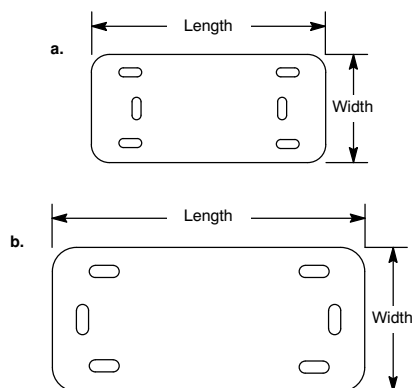

Note 1. Replace "x" in device number with corresponding color code from the "Color Code Chart".

Natural Nylon Identification Plates

Features

- Allows Larger Print when Information and Visibility is Critical
- Increased Surface Area provides Twice the Area as Conventional Identification Cable Ties
- Orientation Variety Apply to Bundle Vertically or Horizontally

IP-01

Identification Plates

NTE Type No.	Length (in. / mm)	Height (in. / mm)	Thickness (in. / mm)	Slot Height (in. / mm)	Slot Width (in. / mm)	Qty. per Bag	Diag No.
04-IDP19	1.570 / 40.0	.787 / 20.0	.039 / 1.0	.080 / 2.03	.180 / 4.57	100	MP-01a
04-IDP29	2.360 / 60.0	.984 / 25.0	.039 / 1.0	.080 / 2.03	.180 / 4.57	100	MP-01b