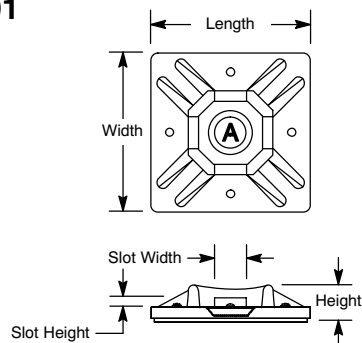

Nylon Mounting Pads

Features

- Patented Stay-n-Place Tab keeps Cable Tie Head from Sliding Down behind Bundle during Vertical Applications and maintains Placement during Horizontal Applications
- Patented Lead-n-Feature Funnels Cable Tie into Position and Countersunk Screw Hole allows Cable Tie to easily Pass Over Screw Head
- 4-Sided Entry and Center Screw Hole Saves Positioning Time

MP-01

Color Code Chart

0	Black	9	Natural
---	-------	---	---------

Rubber Adhesive Mounting Pads

NTE Type No.	Square (in. / mm)	Height (in. / mm)	Slot Height (in. / mm)	Slot Width (in. / mm)	Screw Size	Qty. per Bag	Diag No.
04-MP750x	.740 / 18.79	.190 / 4.82	.050 / 1.27	.200 / 5.08	#4	100	MP-01
04-MP1000x	.990 / 25.14	.200 / 5.08	.060 / 1.52	.200 / 5.08	#6	100	MP-01

Acrylic Adhesive Mounting Pads

NTE Type No.	Square (in. / mm)	Height (in. / mm)	Slot Height (in. / mm)	Slot Width (in. / mm)	Screw Size	Qty. per Bag	Diag No.
04-MPA750x	.740 / 18.79	.190 / 4.82	.050 / 1.27	.200 / 5.08	#4	100	MP-01
04-MPA1000x	.990 / 25.14	.200 / 5.08	.060 / 1.52	.200 / 5.08	#6	100	MP-01

Non-Taped Mounting Pads

NTE Type No.	Square (in. / mm)	Height (in. / mm)	Slot Height (in. / mm)	Slot Width (in. / mm)	Screw Size	Qty. per Bag	Diag No.
04-MP750NTx	.740 / 18.79	.190 / 4.82	.050 / 1.27	.200 / 5.08	#4	100	MP-01
04-MP1000NTx	.990 / 25.14	.200 / 5.08	.060 / 1.52	.200 / 5.08	#6	100	MP-01