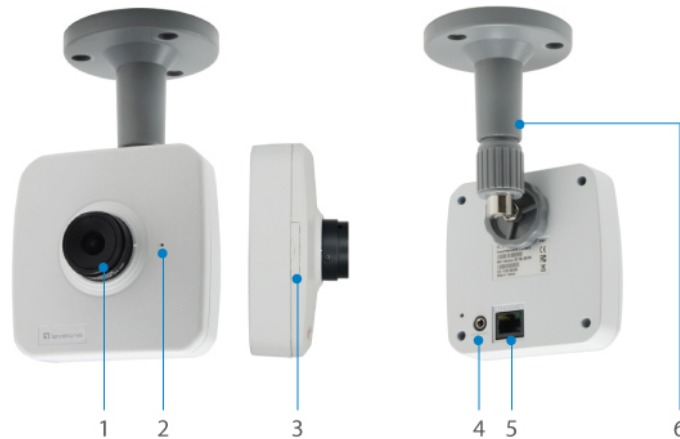

## Fixed IP Network Camera, 5-Megapixel, 802.3af PoE

1. Lens
2. Built-in Microphone
3. Memory Card Slot

4. AUDIO-OUT
5. Ethernet
6. Bracket

### Key Features

- Built-in Micro SDHC/SDXC card slot for local storage
- 5-Megapixel high-definition resolution
- Features WDR (Wide Dynamic Range) to enhance visibility under extremely bright or dark environments
- Video compression: H.264, MJPEG
- Power support: PoE (IEEE 802.3af)
- Free surveillance and CMS (Central Management System) software packages with 64-channel license